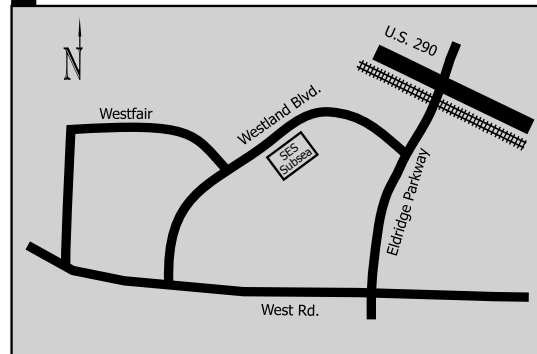

## Directions from Bush Intercontinental Airport:

- Take J.F. Kennedy Blvd south to Sam Houston Parkway (Beltway 8).
- Go west 14 miles on Sam Houston Parkway, through one Toll Booth to Hwy. 290.
- Head west on Highway 290, take the West Rd. / Eldridge Road exit.
- Go past first light on feeder road (West Rd.). At the next light (Eldridge Rd.) turn left.
- Pass under freeway and over railroad tracks. The next road on the right is Westland East Blvd.
- Turn right. Second building on the left.

## Directions from Downtown Houston:

- Take Interstate 10 to Loop 610 (West Loop).
- Proceed north on Loop 610 for about 1 mile, exit to Hwy 290 West (left three lanes).
- Head west on Highway 290, take the West Rd. / Eldridge Road exit.
- Go past first light on feeder road (West Rd.). At the next light (Eldridge Rd.) turn left.
- Pass under freeway and over railroad tracks. The next road on the right is Westland East Blvd.
- Turn right. Second building on the left.

## Directions from Houston Hobby Airport:

- Travel east on Airport Blvd. to Interstate 45.
- Left (north) on Interstate 45 past downtown to Interstate 10.
- Take Interstate 10 to Loop 610 (West Loop).
- Proceed north on Loop 610 for about 1 mile, exit to Hwy 290 West (left three lanes).
- Head west on Highway 290, take the West Rd. / Eldridge Road exit.
- Go past first light on feeder road (West Rd.). At the next light (Eldridge Rd.) turn left.
- Pass under freeway and over railroad tracks. The next road on the right is Westland East Blvd.
- Turn right. Second building on the left.