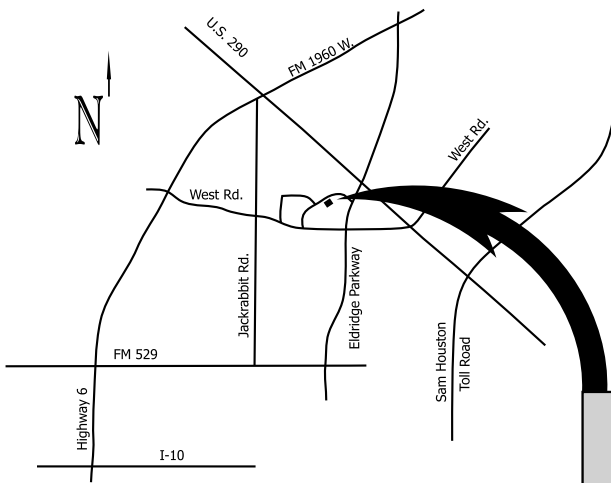

## Directions from Bush Intercontinental Airport:

- Take J.F. Kennedy Blvd south to Sam Houston Parkway (Beltway 8).
- Go west 14 miles on Sam Houston Parkway, through one Toll Booth to Hwy. 290.
- Head west on Highway 290, take the West Rd. / Eldridge Road exit.
- Go past first light on feeder road (West Rd.). At the next light (Eldridge Rd.) turn left.
- Pass under freeway and over railroad tracks. The next road on the right is Westland East Blvd.
- Turn right. Second building on the left.

## Directions from Downtown Houston:

- Take Interstate 10 to Loop 610 (West Loop).
- Proceed north on Loop 610 for about 1 mile, exit to Hwy 290 West (left three lanes).
- Head west on Highway 290, take the West Rd. / Eldridge Road exit.
- Go past first light on feeder road (West Rd.). At the next light (Eldridge Rd.) turn left.
- Pass under freeway and over railroad tracks. The next road on the right is Westland East Blvd.
- Turn right. Second building on the left.

## Directions from Houston Hobby Airport:

- Travel east on Airport Blvd. to Interstate 45.
- Left (north) on Interstate 45 past downtown to Interstate 10.
- Take Interstate 10 to Loop 610 (West Loop).
- Proceed north on Loop 610 for about 1 mile, exit to Hwy 290 West (left three lanes).
- Head west on Highway 290, take the West Rd. / Eldridge Road exit.
- Go past first light on feeder road (West Rd.). At the next light (Eldridge Rd.) turn left.
- Pass under freeway and over railroad tracks. The next road on the right is Westland East Blvd.
- Turn right. Second building on the left.